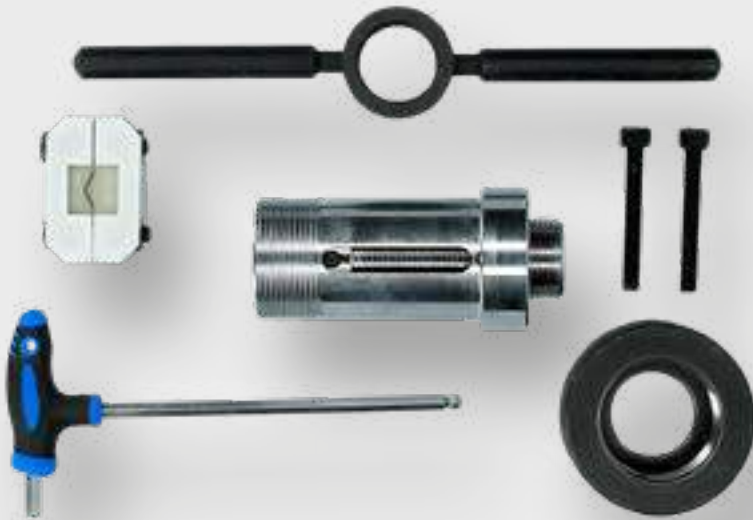

**8
pcs.**

BT651100
EAN 4042146780930
Macpherson strut expander tool set, 8 pcs