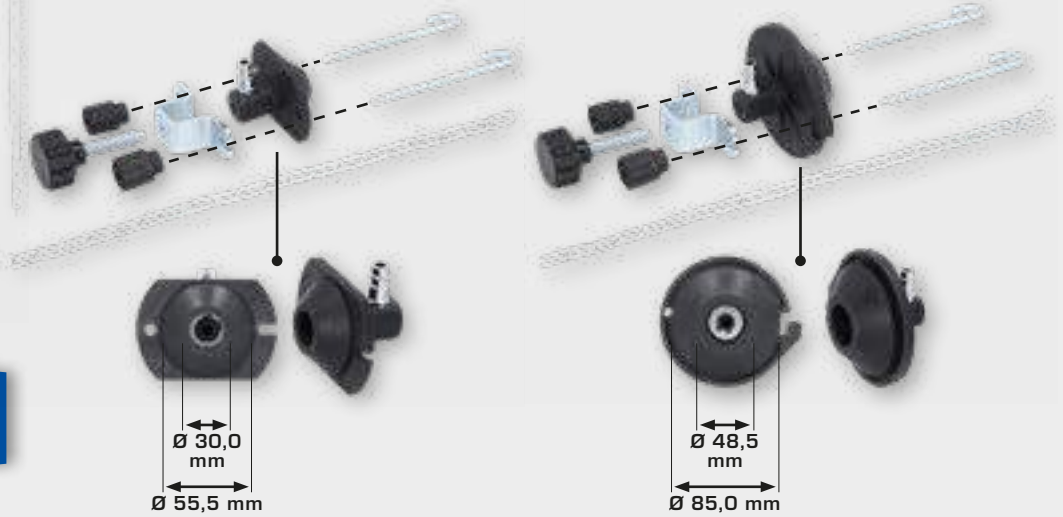

BT706000
EAN 4042146781579
Brake piston wind
back tool

BRAKING SERVICE

BT701220
EAN 4042146876718
Bleed nozzle adaptor set
for brake bleeding

20
pcs.