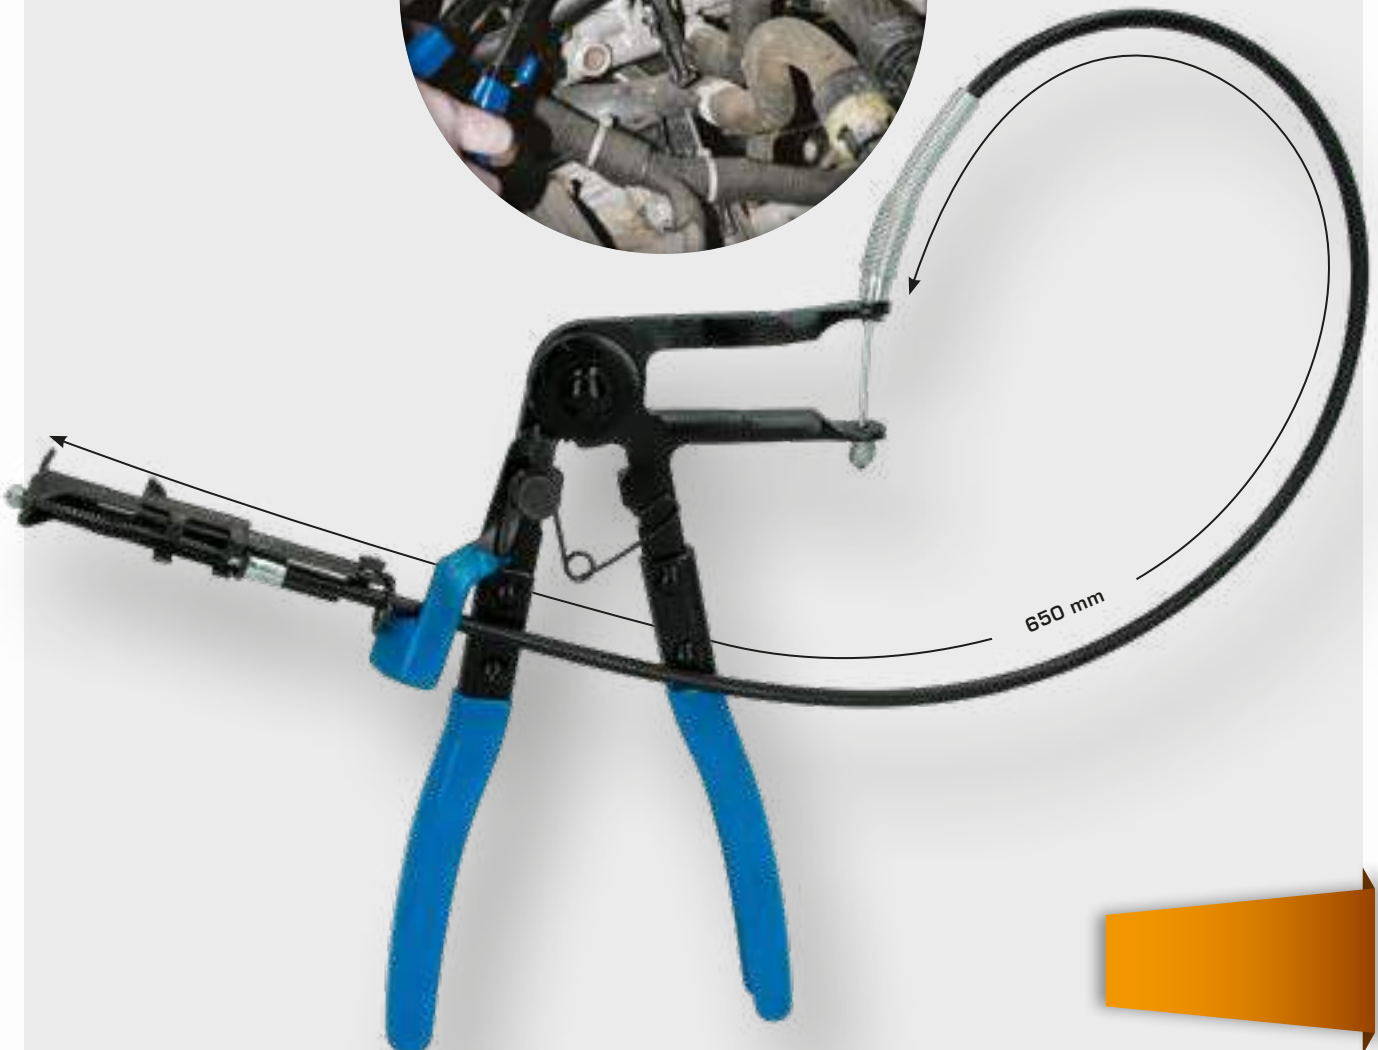

Ø 0 - 45 mm

**BT526006**  
**EAN 4042146778913**  
Hose clamp plier

Ø 0 - 38 mm

**BT526003**  
**EAN 4042146778951**  
Hose clamp plier,  
forged

Ø 0 - 30 mm

**BT526004**  
**EAN 4042146778968**  
Hose clamp plier

Ø 0 - 70 mm

**BT526005**  
**EAN 4042146778975**  
Hose clamp plier with bowdengrip

COOLING

9  
pcs.

BT521000  
EAN 4042146778906  
Hose clamp plier set, 9 pcs

650 mm

**3**  
pcs.

Ø 15 - 60 mm

**BT521010**  
**EAN 4042146778982**

Flexible hose clamps set, straight, 3 pcs

max. Ø 60 mm

max. Ø 30 mm

max. Ø 15 mm

**3**  
pcs.

Ø 15 - 60mm

**BT521015**  
**EAN 4042146779019**