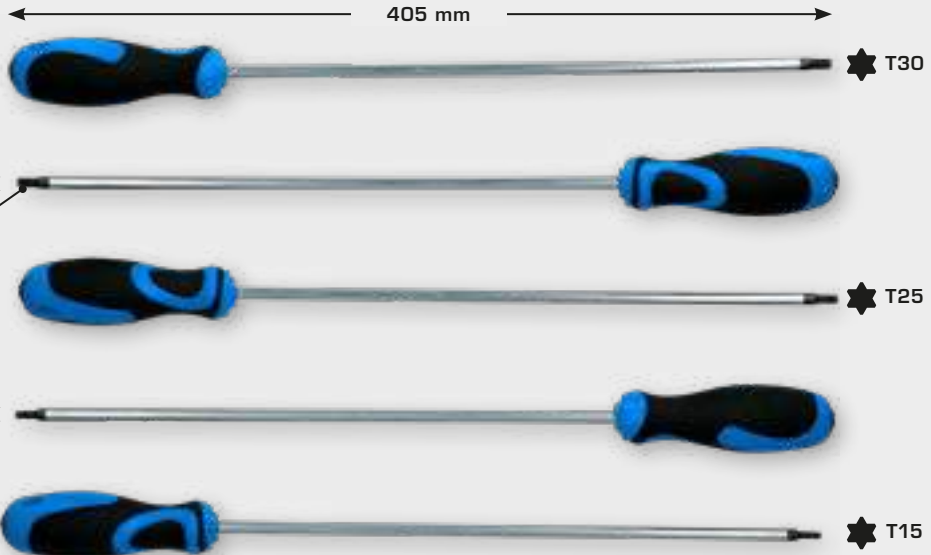

## BODY

**BT511005**  
**EAN 4042146778791**

Extra long TORX® screwdriver set, 9 pcs

**9**  
pcs.

T15  
T20  
T25  
T27  
T30

**BT101935**  
**EAN 4042146868683**  
Japan spatula set, plastic,  
4 pcs

**4**  
pcs.