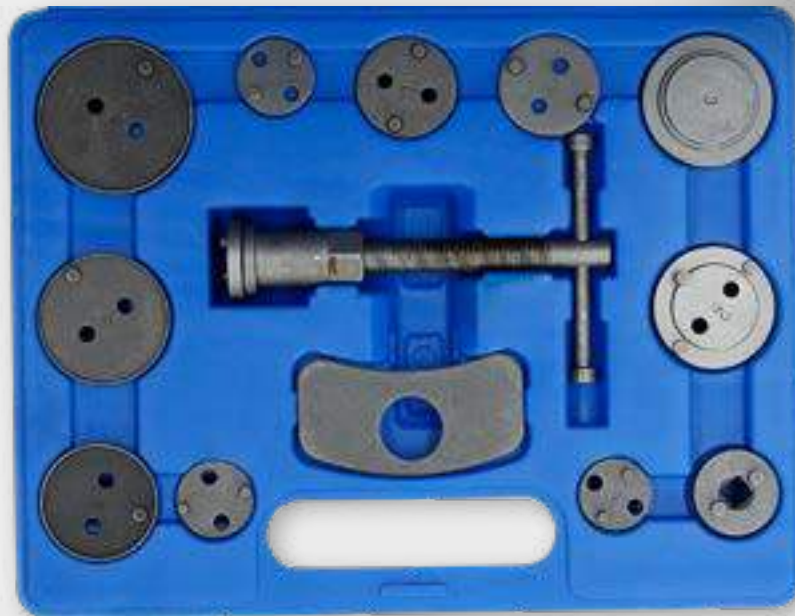

BRAKING SERVICE

BT701150
EAN 4042146781623

Adjustable brake caliper rewind
tool kit, 6 pcs

6
pcs.

BT701000
EAN 4042146781586

Universal caliper wind back kit,
13 pcs

13
pcs.

INDICATIONS

Citroën XM, Xantia, u.a.

Alfa Romeo, Audi, Austin,
BMW, Ford, Honda, Jaguar

Alfa Romeo 164 2.0, Ford,
Mazda, Saab 9000, Subaru

Nissan Primera, Volkswagen
Golf IV, Opel Astra

Audi 80/90/100/V8, Ford
Sierra ABS + Scorpio ab 85,
Honda Prelude, Nissan Silvia
1.8 Turbo, Rover

General Motors, Renault