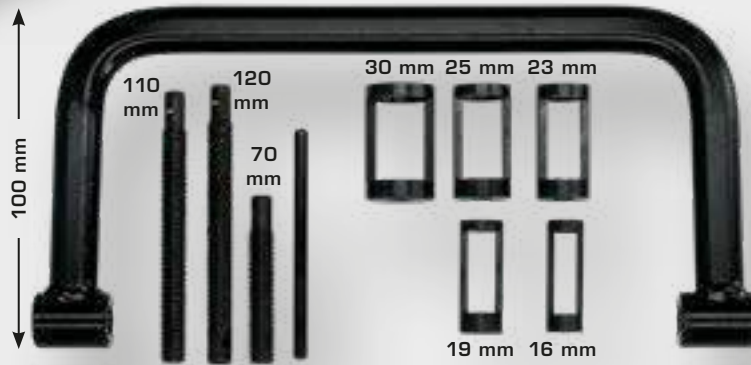

9
pcs.

BT541050
EAN 4042146779125
Valve spring compressor set, 9 pcs