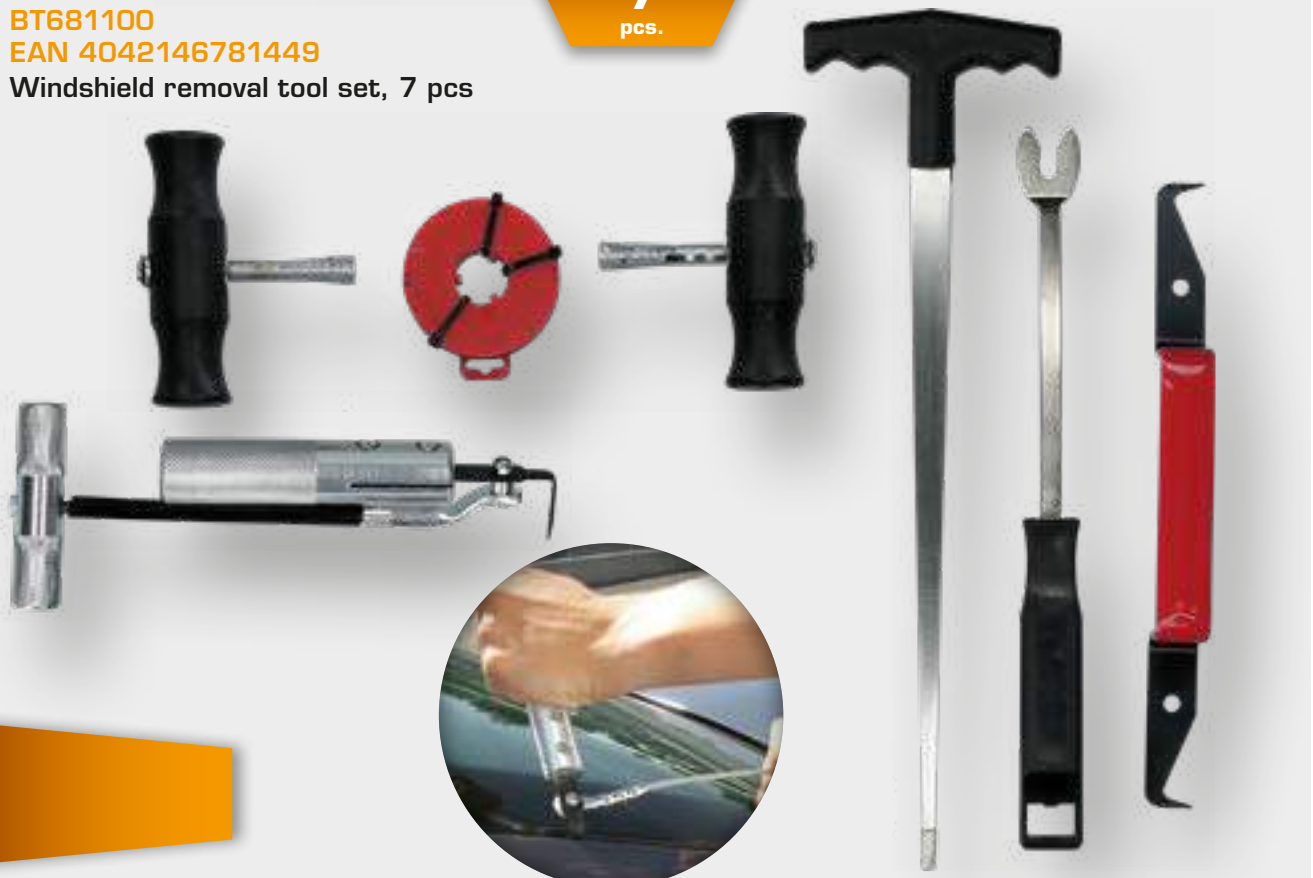

## CAR GLASS

**BT686003**  
**EAN 4042146781456**  
Draw knife for glued disks

**BT681150**  
**EAN 4042146781463**  
Handles with pull wire, 3 pcs

**BT681100**  
**EAN 4042146781449**  
Windshield removal tool set, 7 pcs