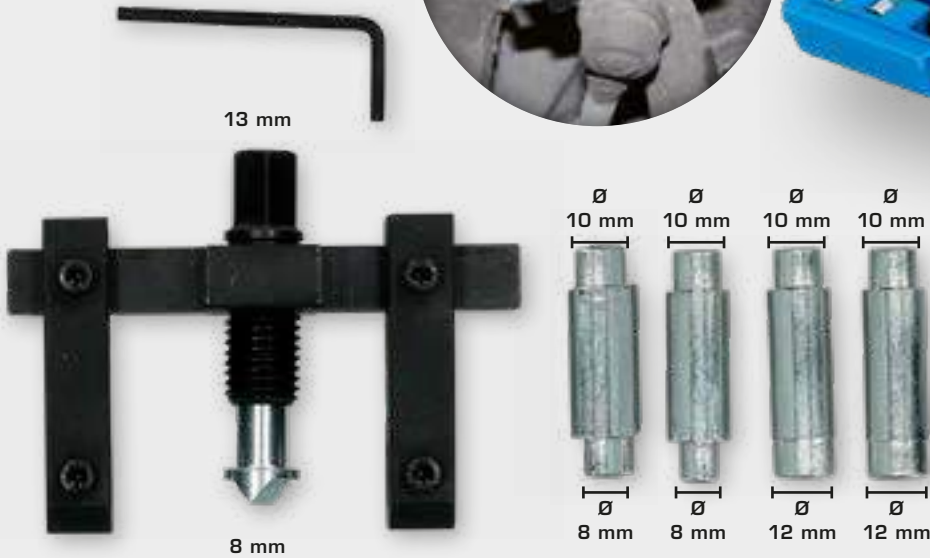

7
pcs.

BT661300
EAN 4042146781036
Clamping and splaying
tool set, 7 pcs