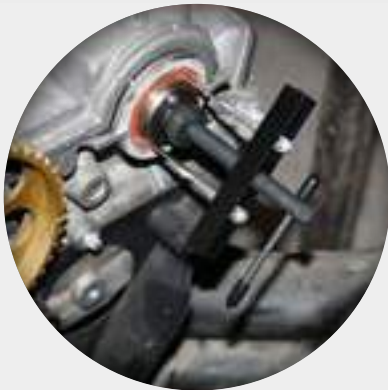

Ø 21,5 - 64 mm

24
pcs.

BT542030

EAN 4042146779163

Crank seal remover and installer
kit, 24 pcs