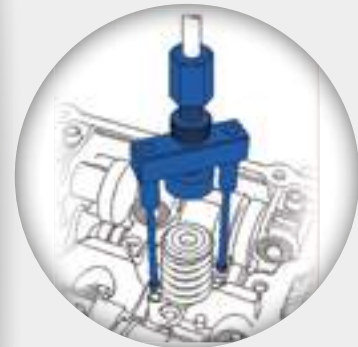

15
pcs.

BT551360
EAN 4042146821923
FSI nozzle assembly and
disassembly set