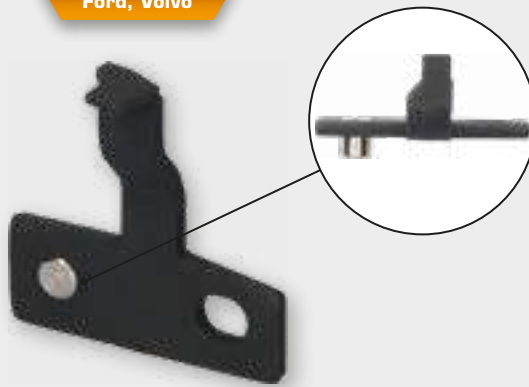

**1/2"**  
12,5 mm

**Volvo**

Ford

**BT571013**  
**EAN 4042146845820**  
Crankshaft holding key for  
Ford

Ford, Volvo

**BT571014**  
**EAN 4042146845837**  
Crankshaft vibration damper  
alignment tool for Ford, Volvo