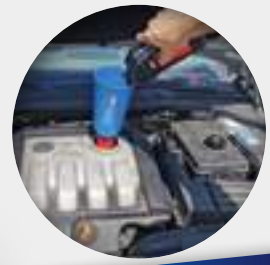

BT711130
EAN 4042146853504
Oil funnel with adaptor for
VAG, 2 pcs

2
pcs.

VAG