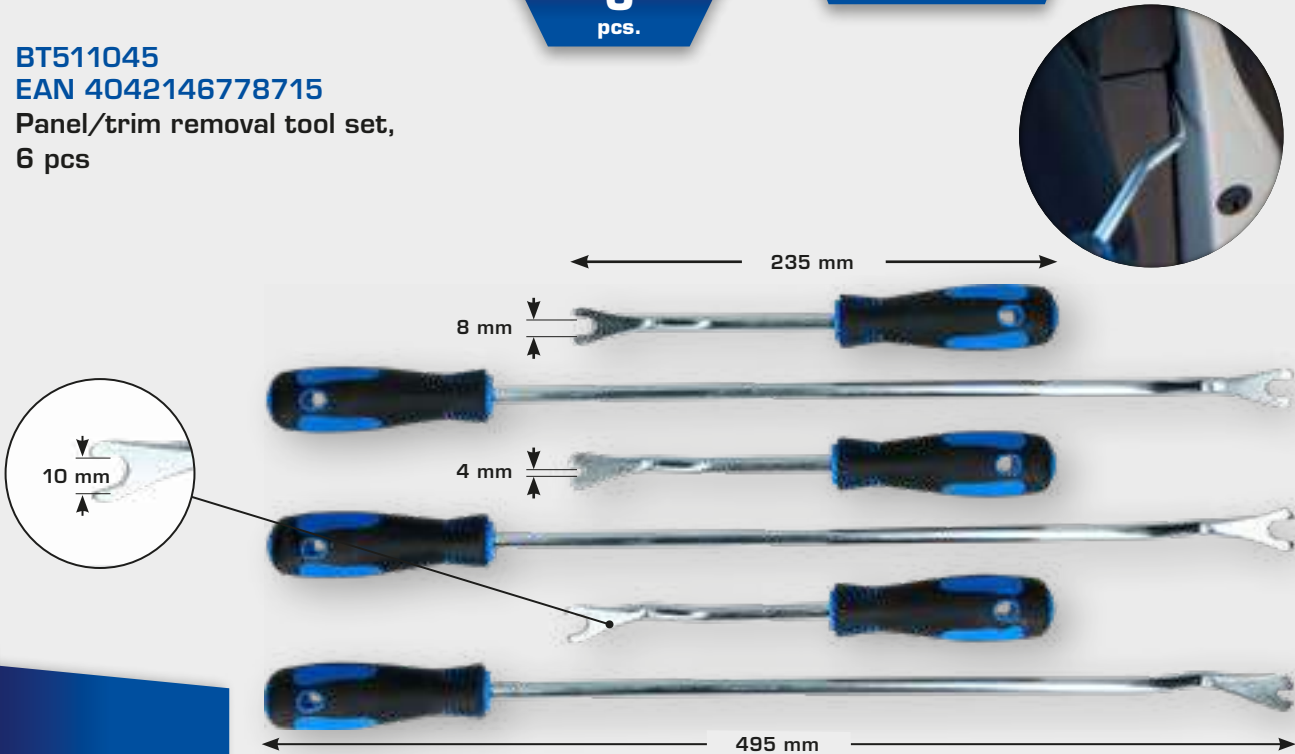

BT511045
EAN 4042146778715
Panel/trim removal tool set,
6 pcs

6
pcs.

4 + 8 + 10 mm