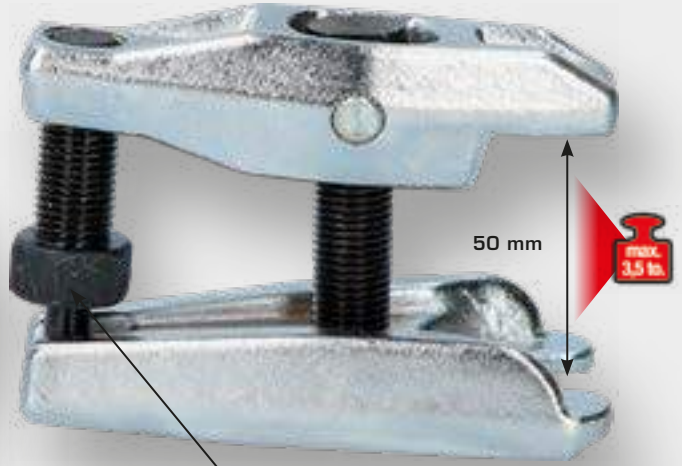

# STEERING

**18**  
pcs.

**BT651017**  
**EAN 4042146844816**  
Universal ball joint pusher

50 mm

max.  
3.5 tn

M14x1,5x48 mm

18-22 mm

**3**  
pcs.