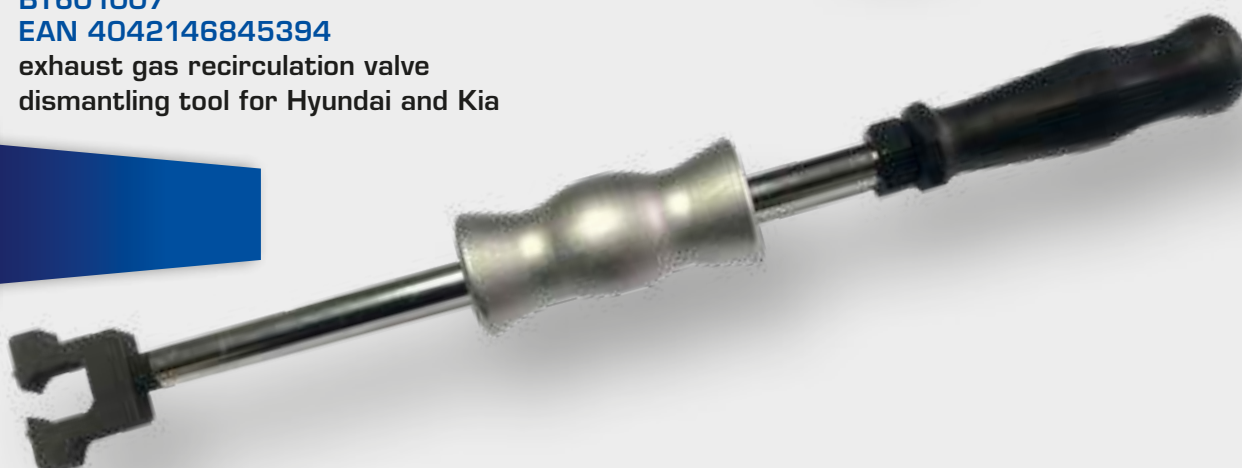

## EXHAUST SYSTEM / CATALYSTS

**BT601006**  
**EAN 4042146821862**

special wrench for  
turbo charger for  
VAG, 12 mm

**8**  
pcs.

VAG

**BT601007**  
**EAN 4042146845394**

exhaust gas recirculation valve  
dismantling tool for Hyundai and Kia