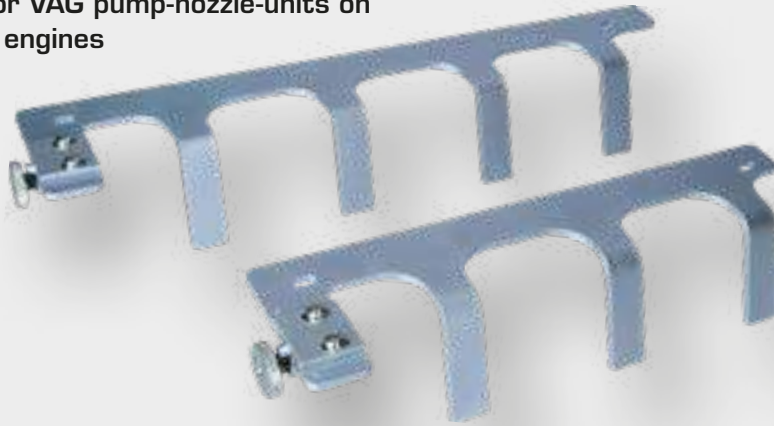

**2**  
pcs.

Ford 1.8 TDDi / TDCi

**VAG**

**BT551350**

**EAN 4042146822708**

Setting gauges for VAG pump-nozzle-units on  
3- and 4-cylinder engines

**BMW**

**BT551376**