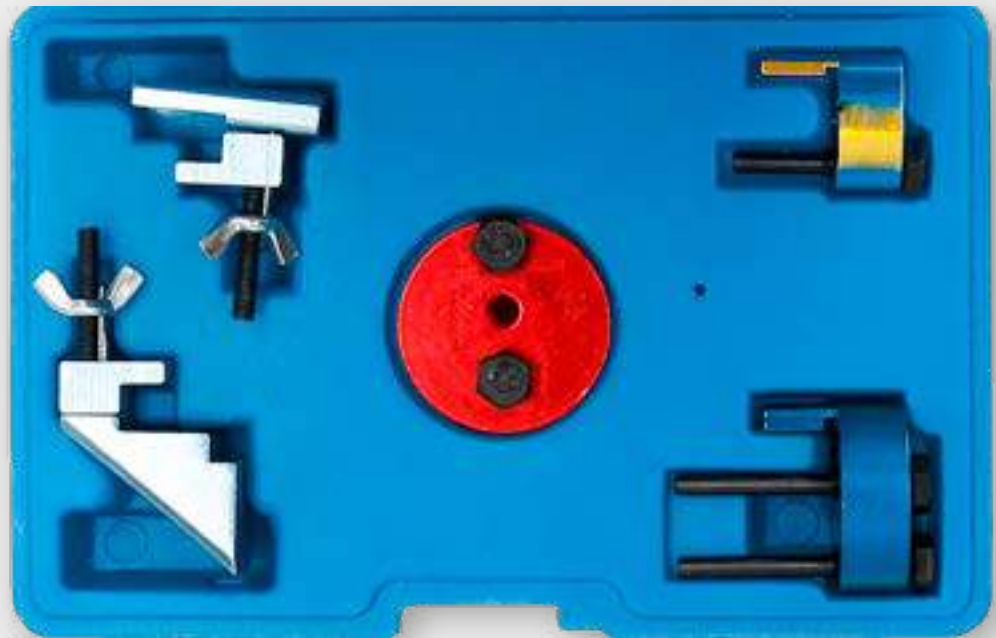

AUXILIARY BELTS / ALTERNATOR

BT571080
EAN 4042146813195

V-belt assembly and disassembly
tool set, 5 pcs

5
pcs.