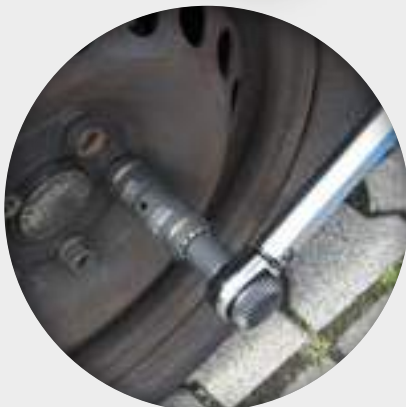

WHEEL AND TYRE MOUNTING

2
pcs.

BT691011
EAN 4042146844823
1/2" 4in1 impact socket set