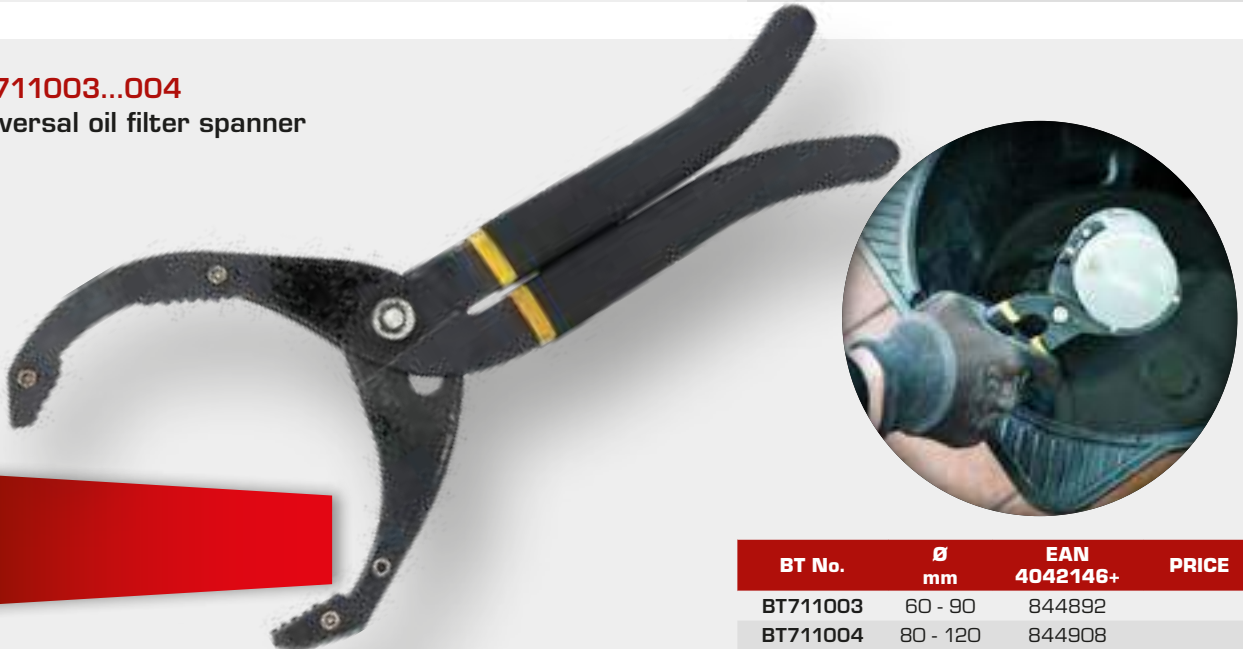

## OIL SERVICE

**BT711108...109**

Band wrench for oil filter casing

Ø 65 - 155 mm

BT No.	Ø mm	EAN 4042146+	PRICE
BT711108	65 - 110	871294	
BT711109	110 - 155	871300	

**BT711003...004**

Universal oil filter spanner