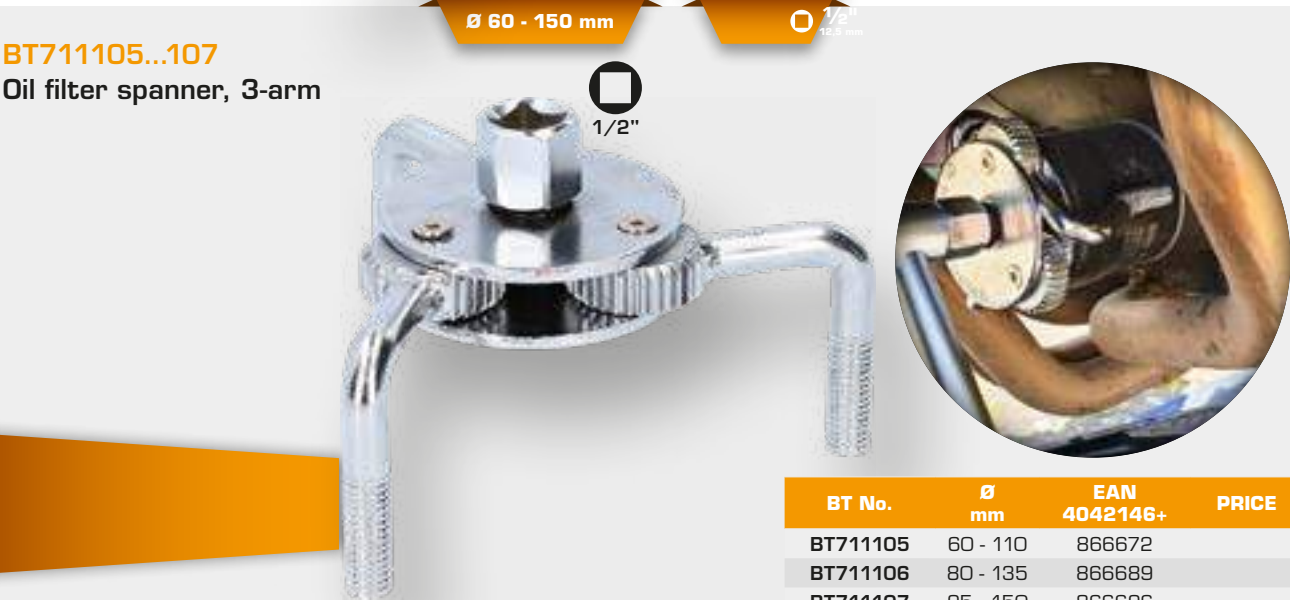

BT No.	Ø mm	EAN 4042146+	PRICE
BT711105	60 - 110	866672	
BT711106	80 - 135	866689	
BT711107	95 - 150	866696