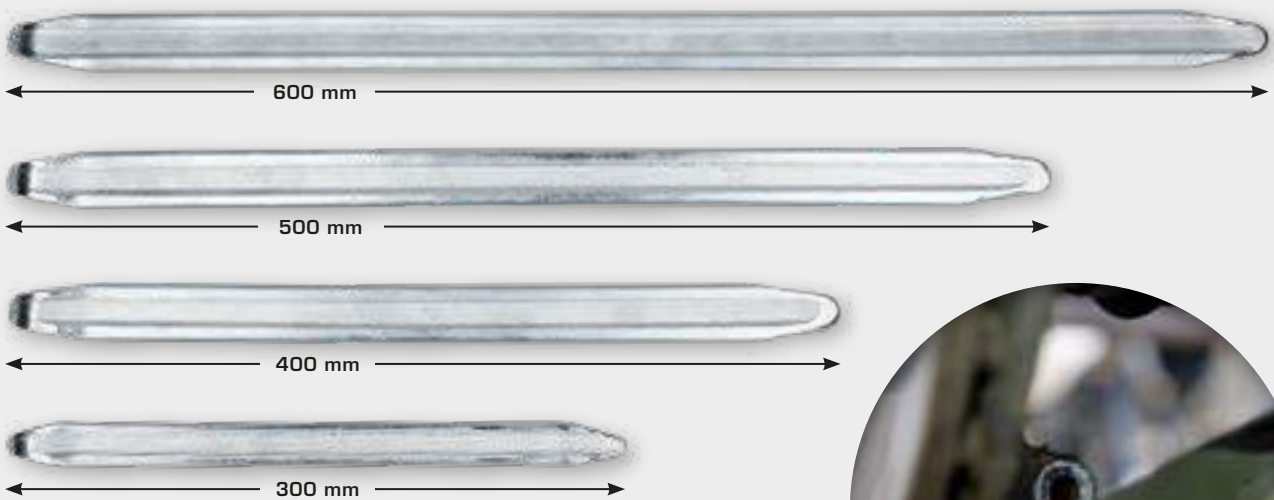

## WHEEL AND TYRE MOUNTING

**22**  
pcs.

VW

**BT691390**  
**EAN 4042146849156**  
Wheel locking key set for  
VW, 22 pcs

**4**  
pcs.

**BT691100**  
**EAN 4042146781531**  
Tyre lever set, 4 pcs