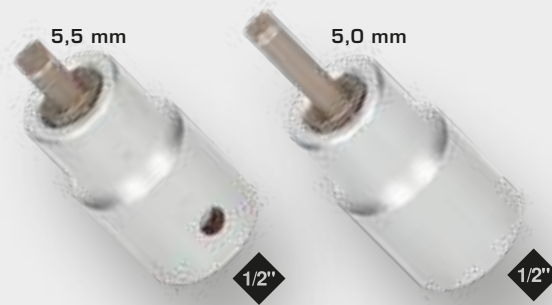

STRUT / SHOCK ABSORBER

BT651000
EAN 4042146780923
Strut nut kit, 8 pcs

8
pcs.

Audi, Seat, Skoda, Volkswagen, Mercedes

1/2"
12,5 mm