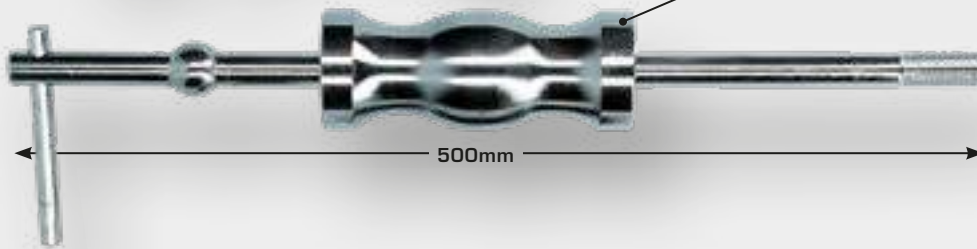

BT551100
EAN 4042146779309
Injector extractor, 3 pcs

3
pcs.

Mercedes Benz CDI
OM611, OM612, OM613

M16 x 1,5mm

M27 x 1,0mm

15,5mm

70mm

1,85 kg

500mm

BT551180
EAN 4042146779316
HDI injector extractor set, 9 pcs

1/2"
12,5 mm

9
pcs.

Toyota, Mazda, Hyndai, Citroen,
Peugot 2.0 HDI, DW10 / DW12

25 cm

29 cm