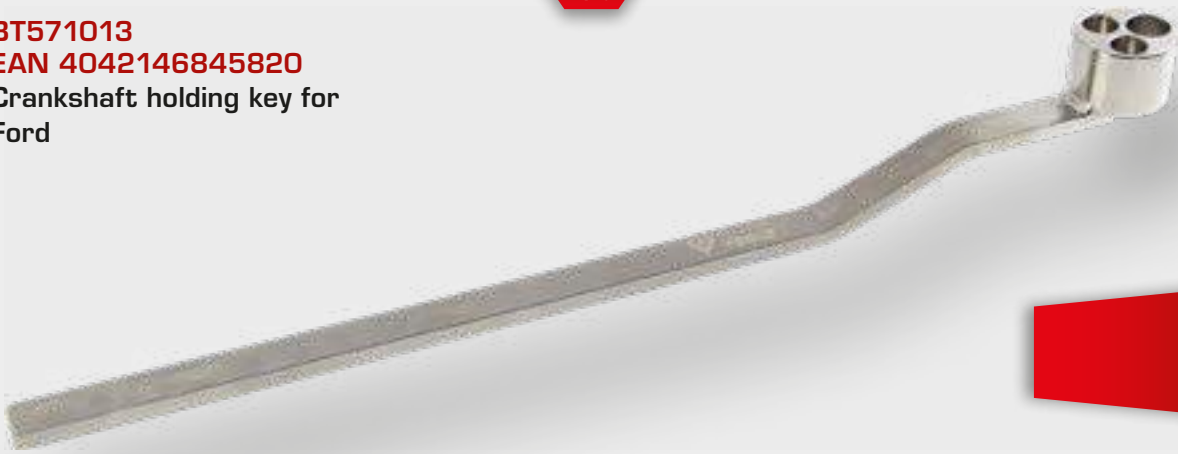

Ford

BT571013
EAN 4042146845820
Crankshaft holding key for
Ford