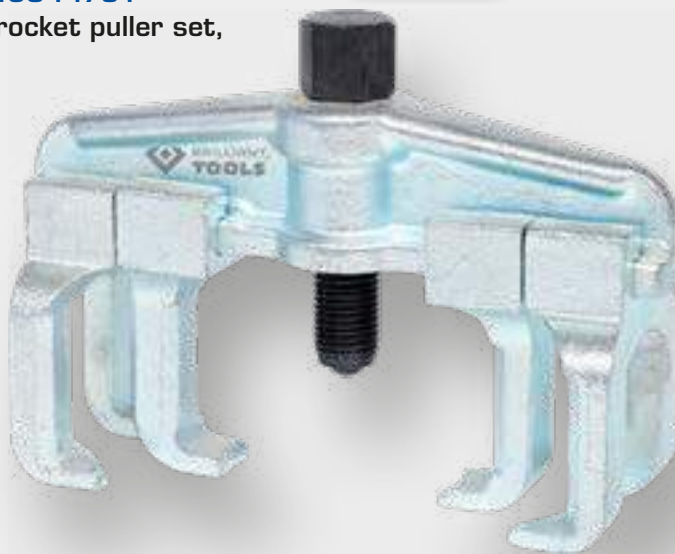

6
pcs.

BT541080
EAN 4042146844731
Camshaft sprocket puller set,
6 pcs