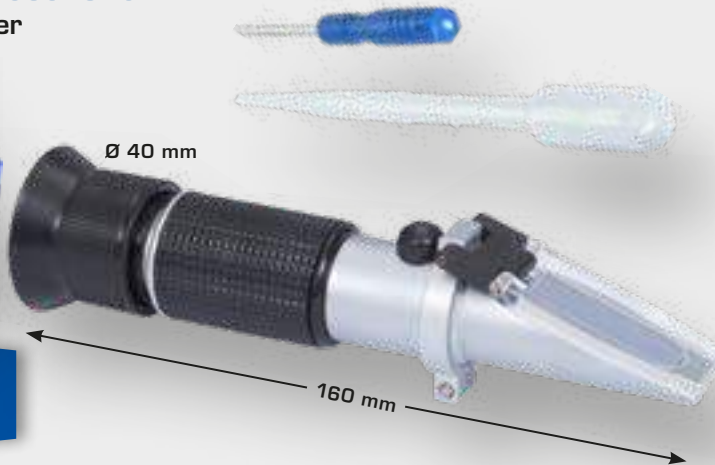

## COOLING

-50 - 500°C

**BT521030**  
**EAN 4042146867259**  
 Infrared thermometer, -50°-500°

**BATTERY  
 INCLUSIVE**  
 2 X 1,5 V AAA

**BT536010**  
**EAN 4042146864340**  
 Refractometer

VAG

1/2"

**BT526007**  
**EAN 4042146778999**  
 Audi/VW Belt pulley reaction wrench