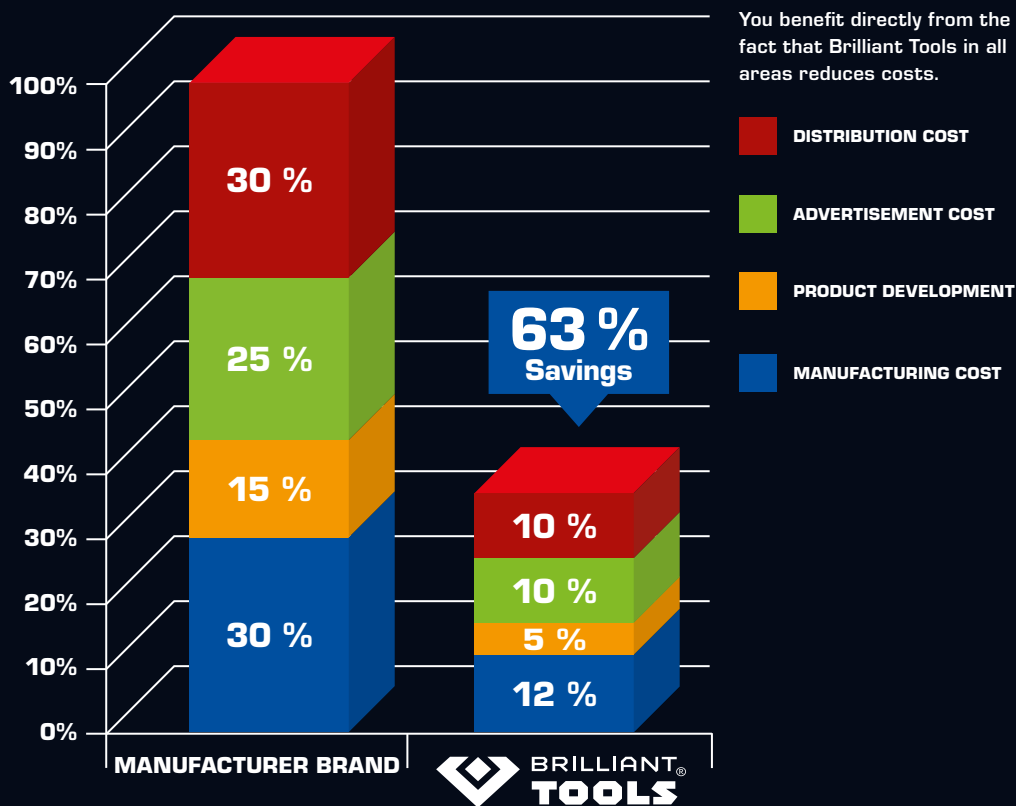

## BRILLIANT TOOLS AT A GLANCE:

MORE THAN  
**1.500**  
TOOLS

clearly arranged  
in our versatile  
assortment

UP TO  
**63 %**  
SAVING

due to the smart  
reduction to the  
essentials

VIA  
**5.000**  
DEALERS

carry BRILLIANT TOOLS  
articles in their  
assortment

VIA  
**85.000**  
ARTICLE IMAGES

for best information.  
What you see,  
you get

# OUR RECIPE FOR SUCCESS. THE SMART REDUCTION TO THE TO THE ESSENTIALS: QUALITY.

BRILLIANT TOOLS does not need a large distribution structure and extravagant marketing activities. Our target group is happy to do without. Instead, our customers buy at a favorable price, without having to lower their quality expectations.

# PRODUCTION: INTERNATIONAL QUALITY: MADE IN GERMANY

Our tools are at home all over the world. Because in many countries very good tool manufacturers produce with tradition. Real professionals, from whom we manufacture with a clear conscience.