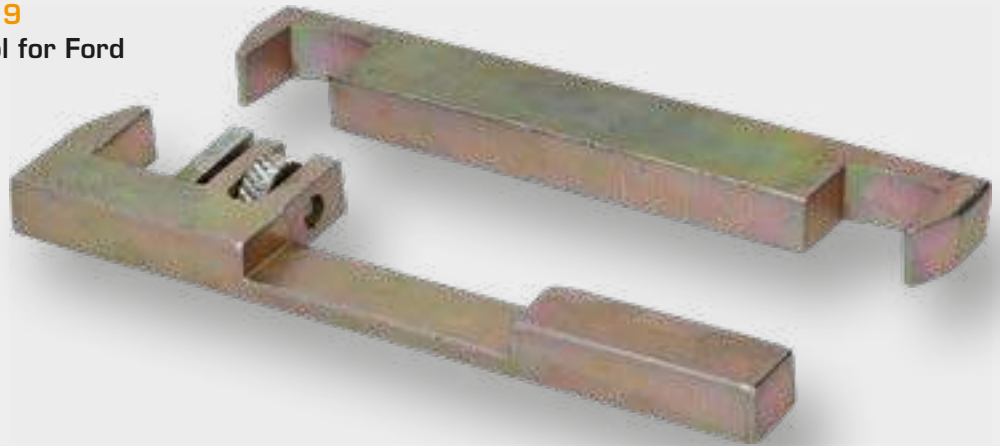

INJECTION SYSTEM

2
pcs.

Ford

BT551110
EAN 4042146822319
Injector alignment tool for Ford Duratorq