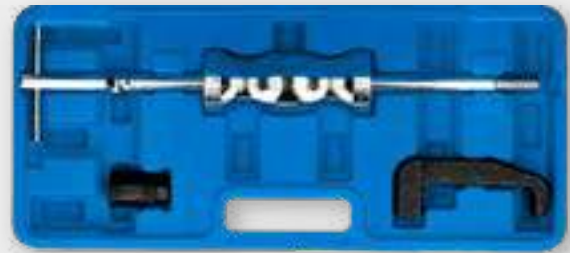

BT551100
EAN 4042146779309
Injector extractor, 3 pcs

3
pcs.

Mercedes Benz CDI
OM611, OM612, OM613

M16 x 1,5mm

M27 x 1,0mm

15,5mm

70mm