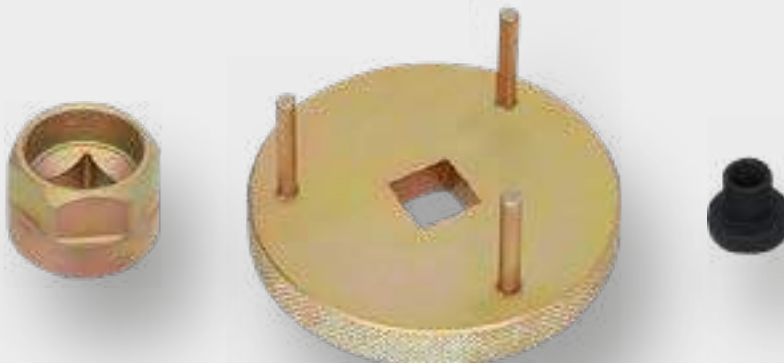

## SPARK PLUGS AND GLOW PLUGS

**BT566000**  
**EAN 4042146779422**  
Ignition cable extractor

VAG

**BT561005**  
**4042146845806**  
Ignition coil disassembly tool for VAG

VAG

**BT561006**  
**EAN 4042146845813**  
Ignition coil extractor for VAG