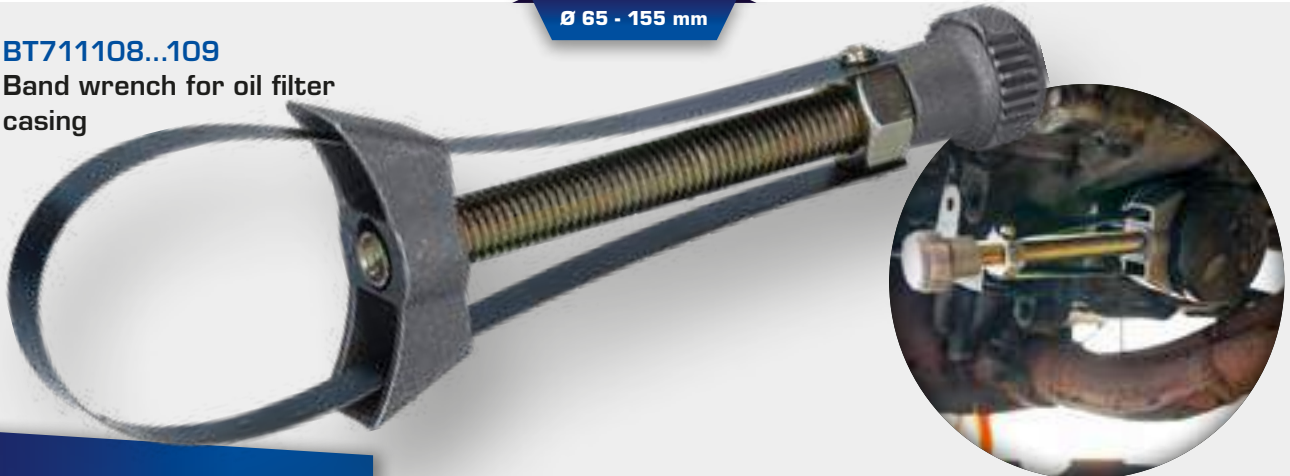

OIL SERVICE

BT711108...109

Band wrench for oil filter casing

Ø 65 - 155 mm