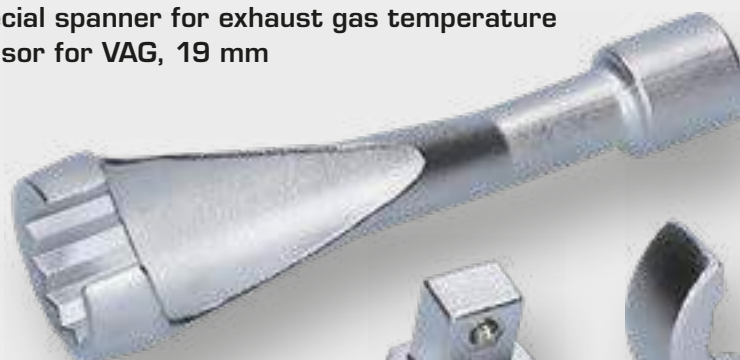

BT606004
EAN 4042146845134

special spanner for exhaust gas temperature
sensor for VAG, 19 mm