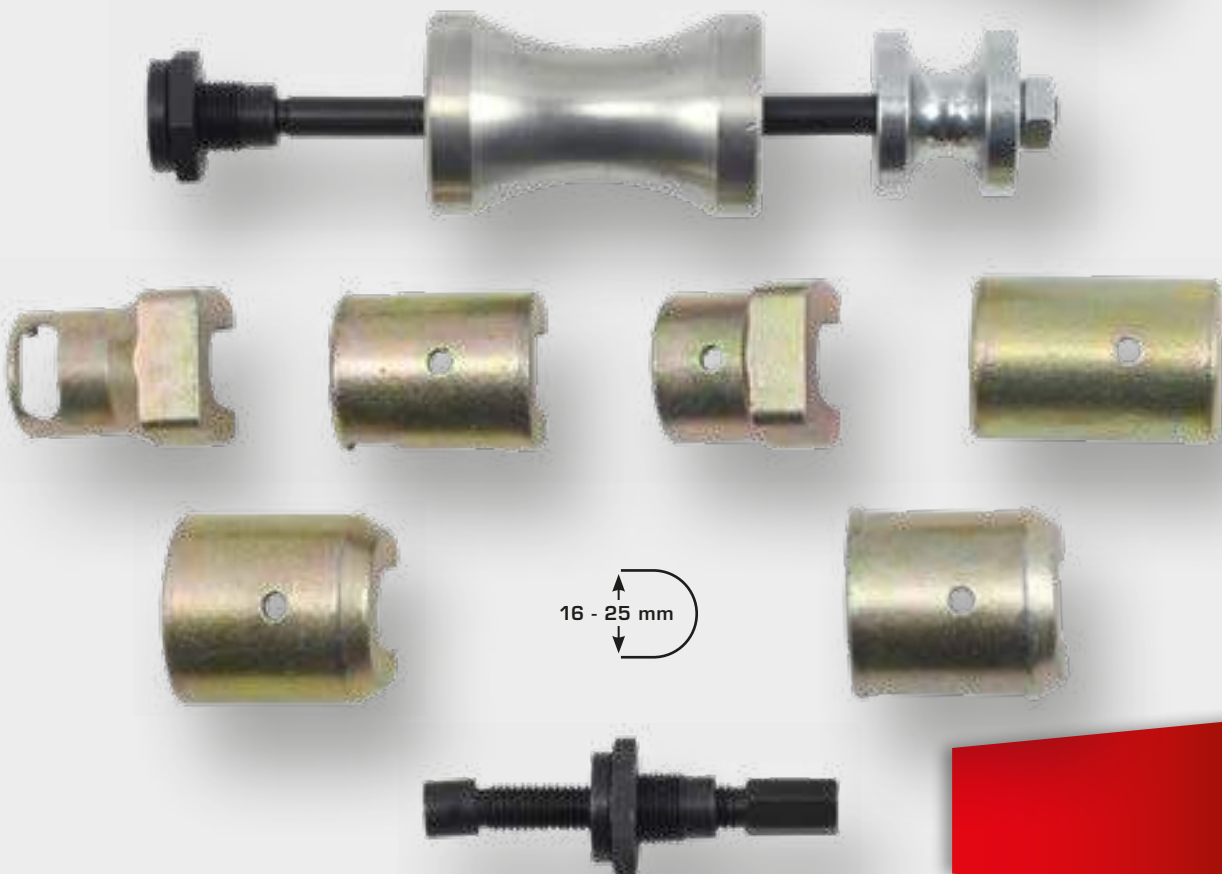

8
pcs.

Alfa Romeo, BMW, Citroen, Fiat, Ford, Honda, Jaguar, Mazda,
MG-Rover, MB, Mitsubishi, Opel, Vauxhall, Peugeot, Renault, Saab,
Seat, Skoda, VAG, Mercedes Benz, Land Rover, Hyundai

BT681000

EAN 4042146781517

Wiper arm removal set, 8 pcs